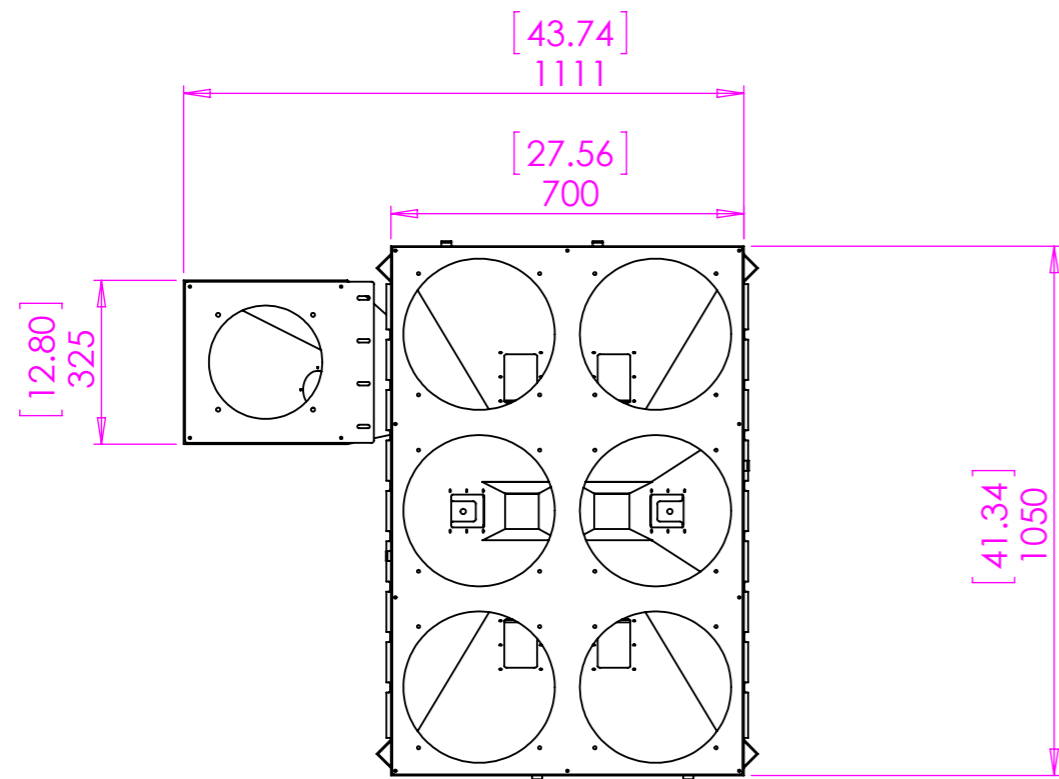

Optimix 1500 Easy Drain 6 Compartment With One Side Feeder

VIEW A
SCALE 1 : 10