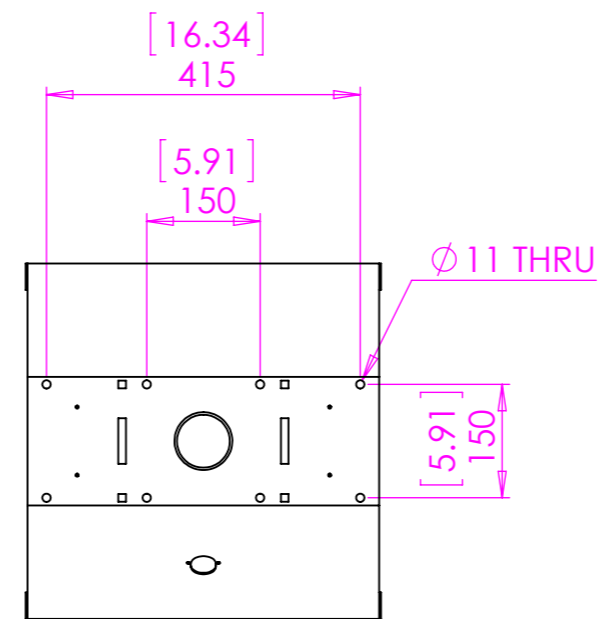

Optimix 1500 Easy Drain 6 Compartment With One Side Feeder

VIEW A
SCALE 1 : 10