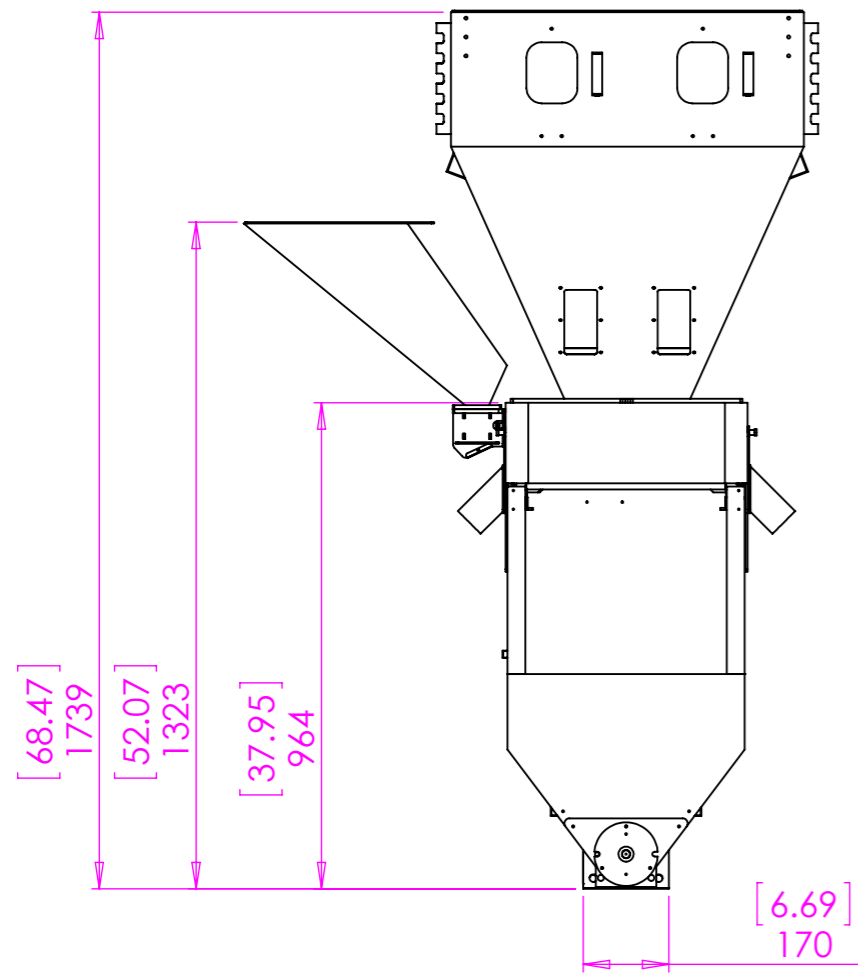

Optimix 1500 Easy Drain 6 Compartment With One Side Feeder

VIEW A
SCALE 1 : 10