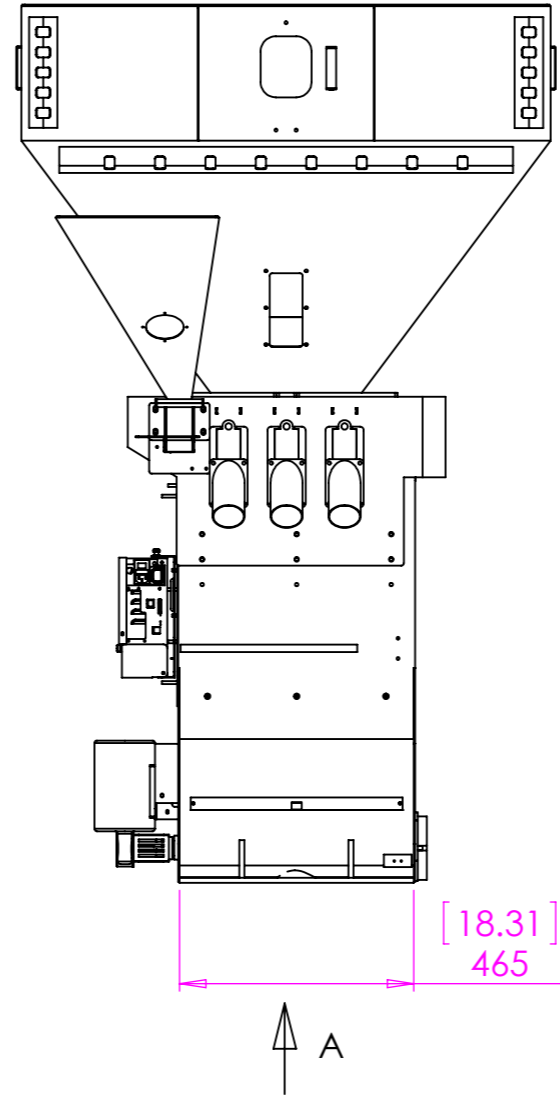

Optimix 1500 Easy Drain 6 Compartment With One Side Feeder

VIEW A
SCALE 1 : 10