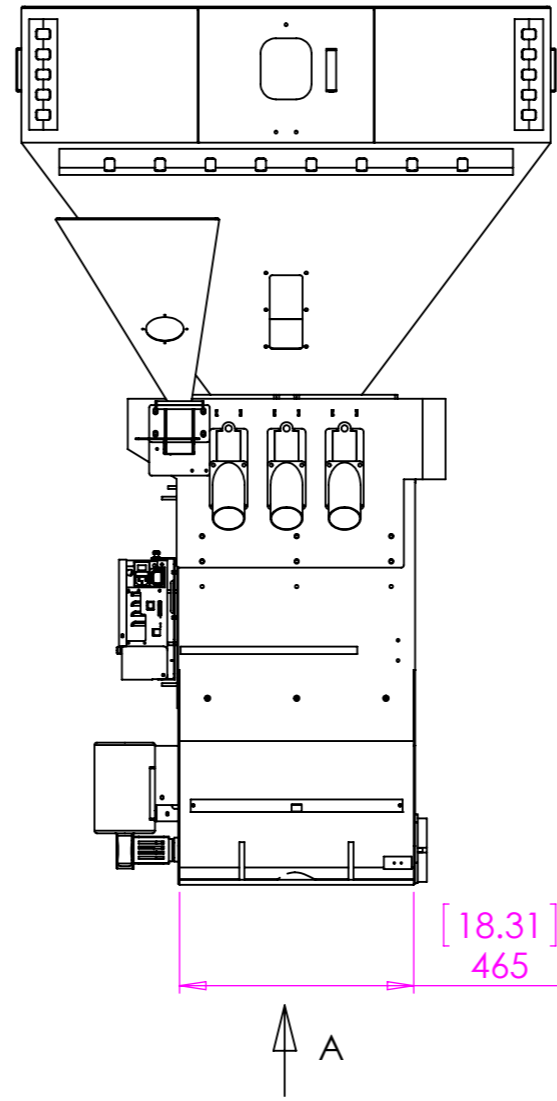

Optimix 1500 Easy Drain 6 Compartment With Two Side Feeders

VIEW A  
SCALE 1 : 10