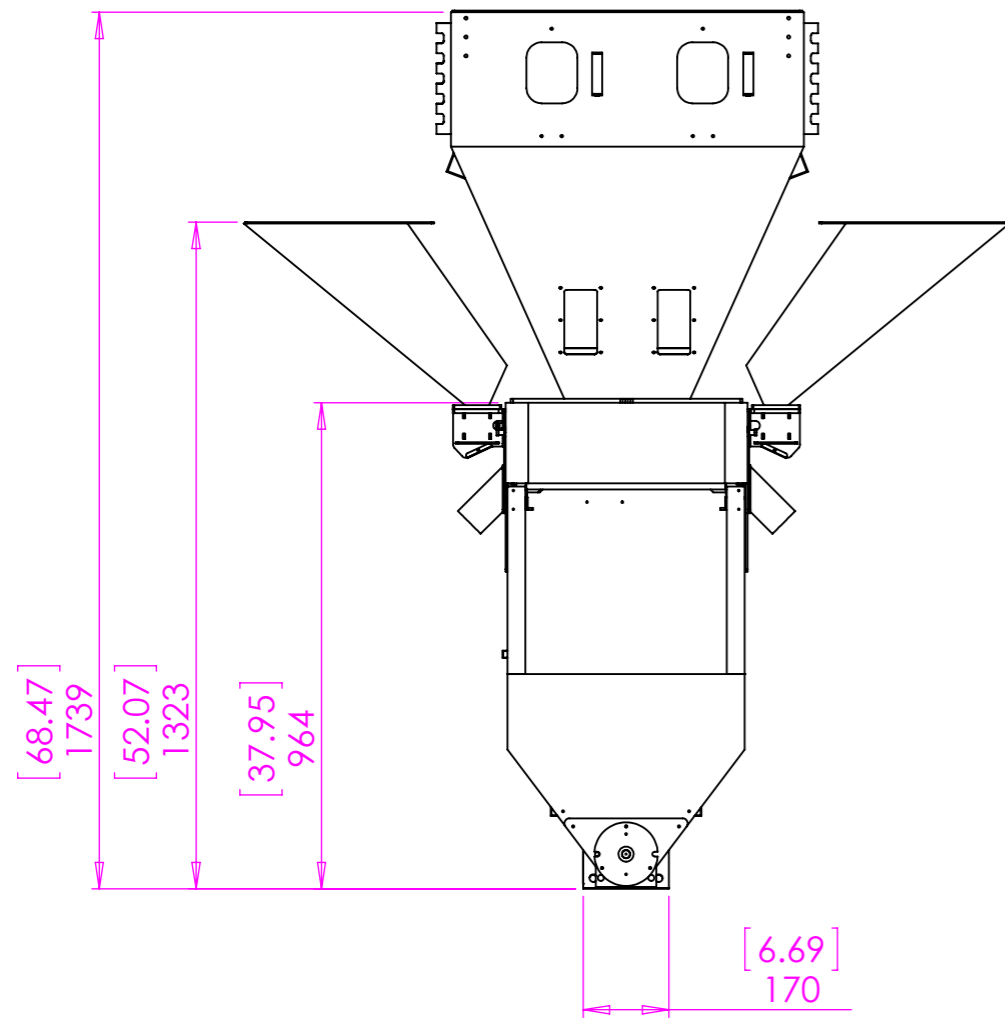

Optimix 1500 Easy Drain 6 Compartment With Two Side Feeders

VIEW A  
SCALE 1 : 10