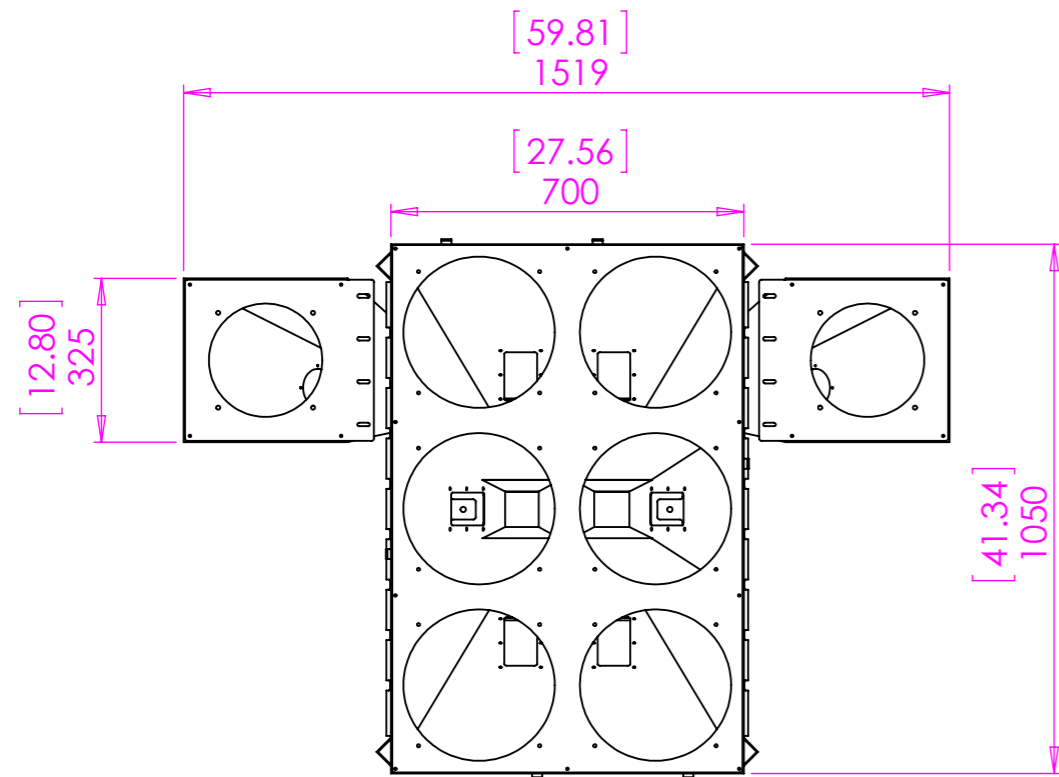

Optimix 1500 Easy Drain 6 Compartment With Two Side Feeders

VIEW A  
SCALE 1 : 10