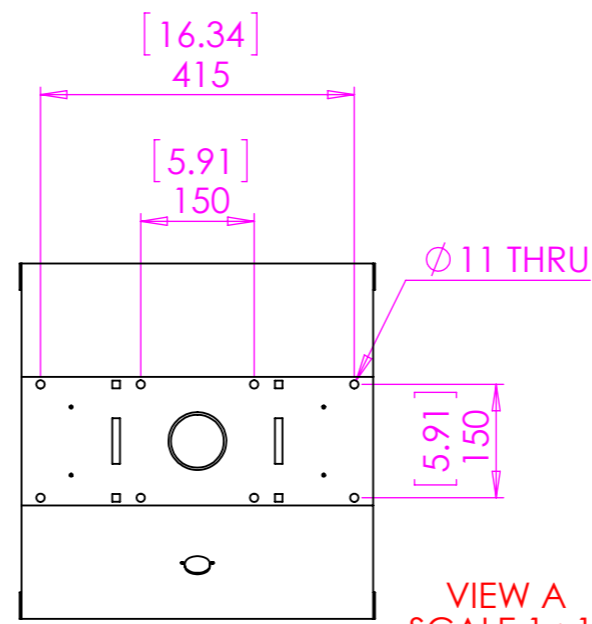

Optimix 1500 Easy Drain 6 Compartment With Two Side Feeders

VIEW A  
SCALE 1 : 10