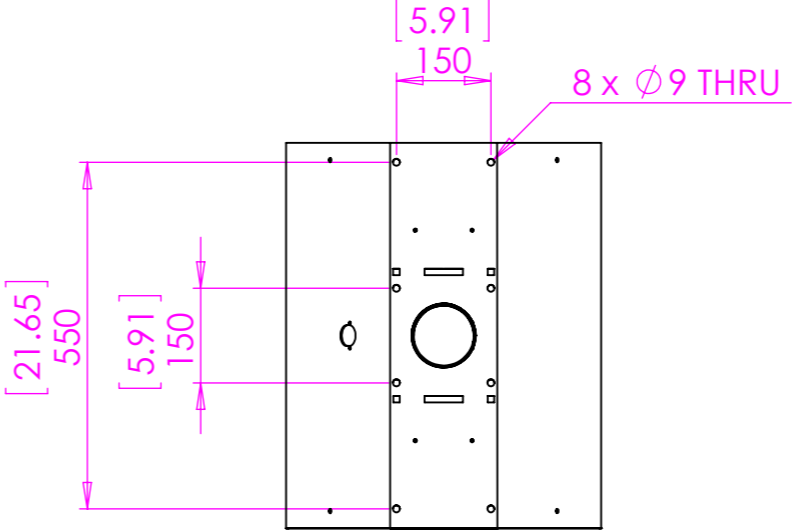

Optimix 3000 6 Compartment With Four Side Feeders

VIEW A
SCALE 1 : 12