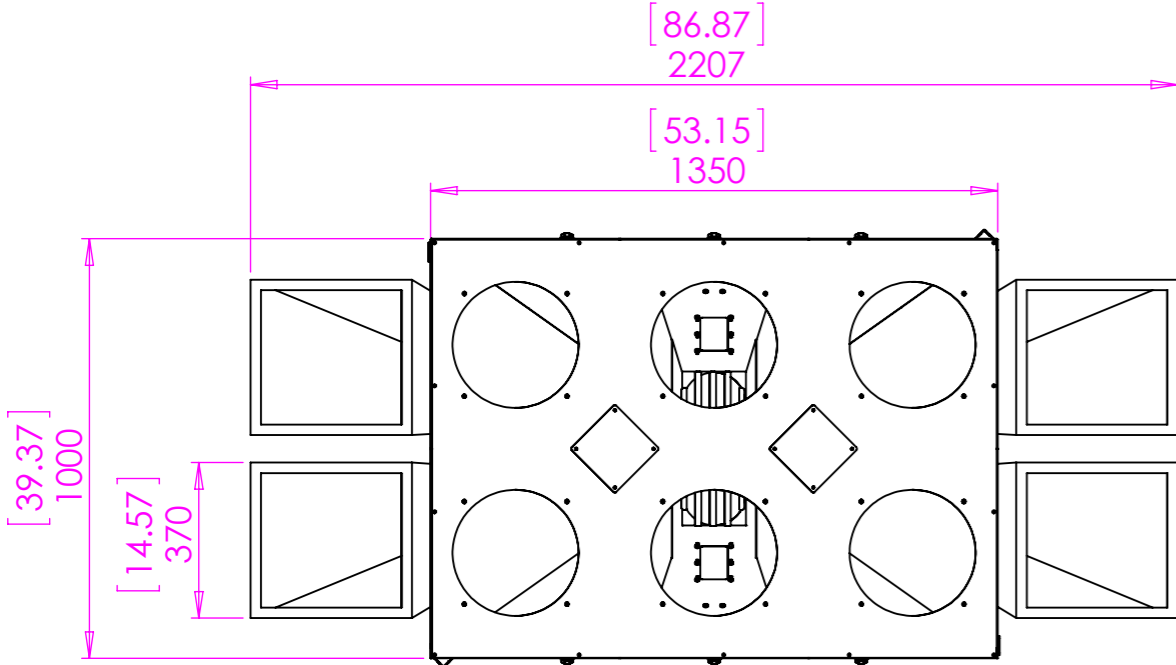

Optimix 3000 6 Compartment With Four Side Feeders

VIEW A
SCALE 1 : 12