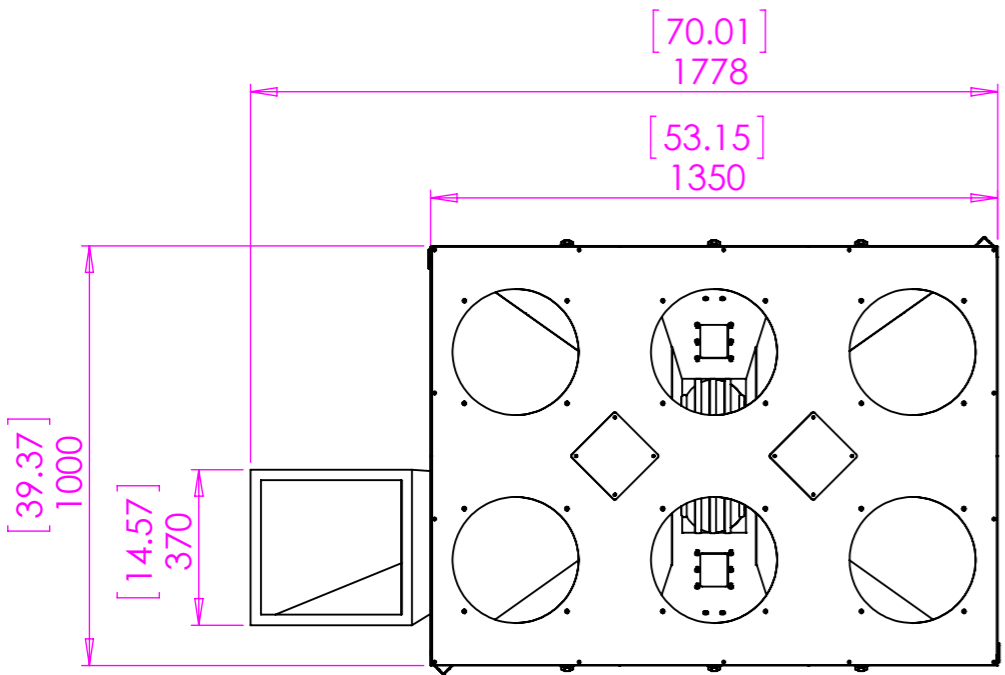

Optimix 3000 6 Compartment With One Side Feeder

VIEW A
SCALE 1 : 12