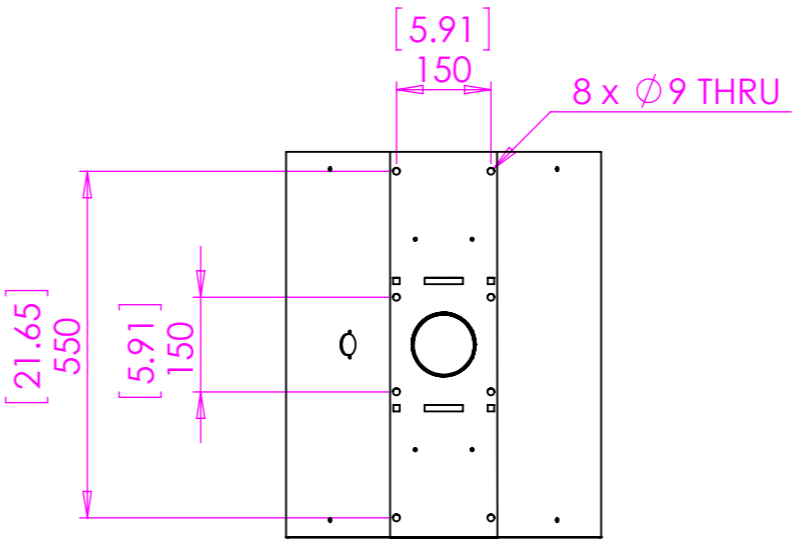

Optimix 3000 6 Compartment With One Side Feeder

VIEW A
SCALE 1 : 12