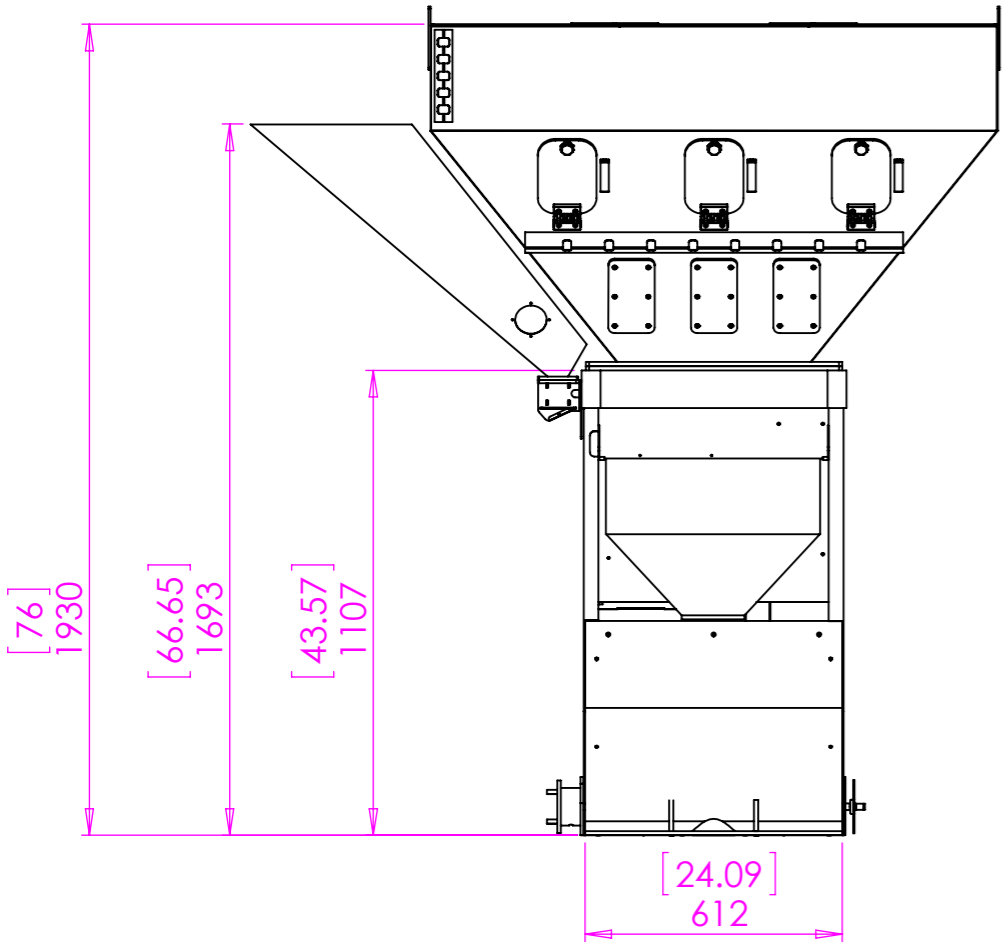

Optimix 3000 6 Compartment With One Side Feeder

VIEW A
SCALE 1 : 12