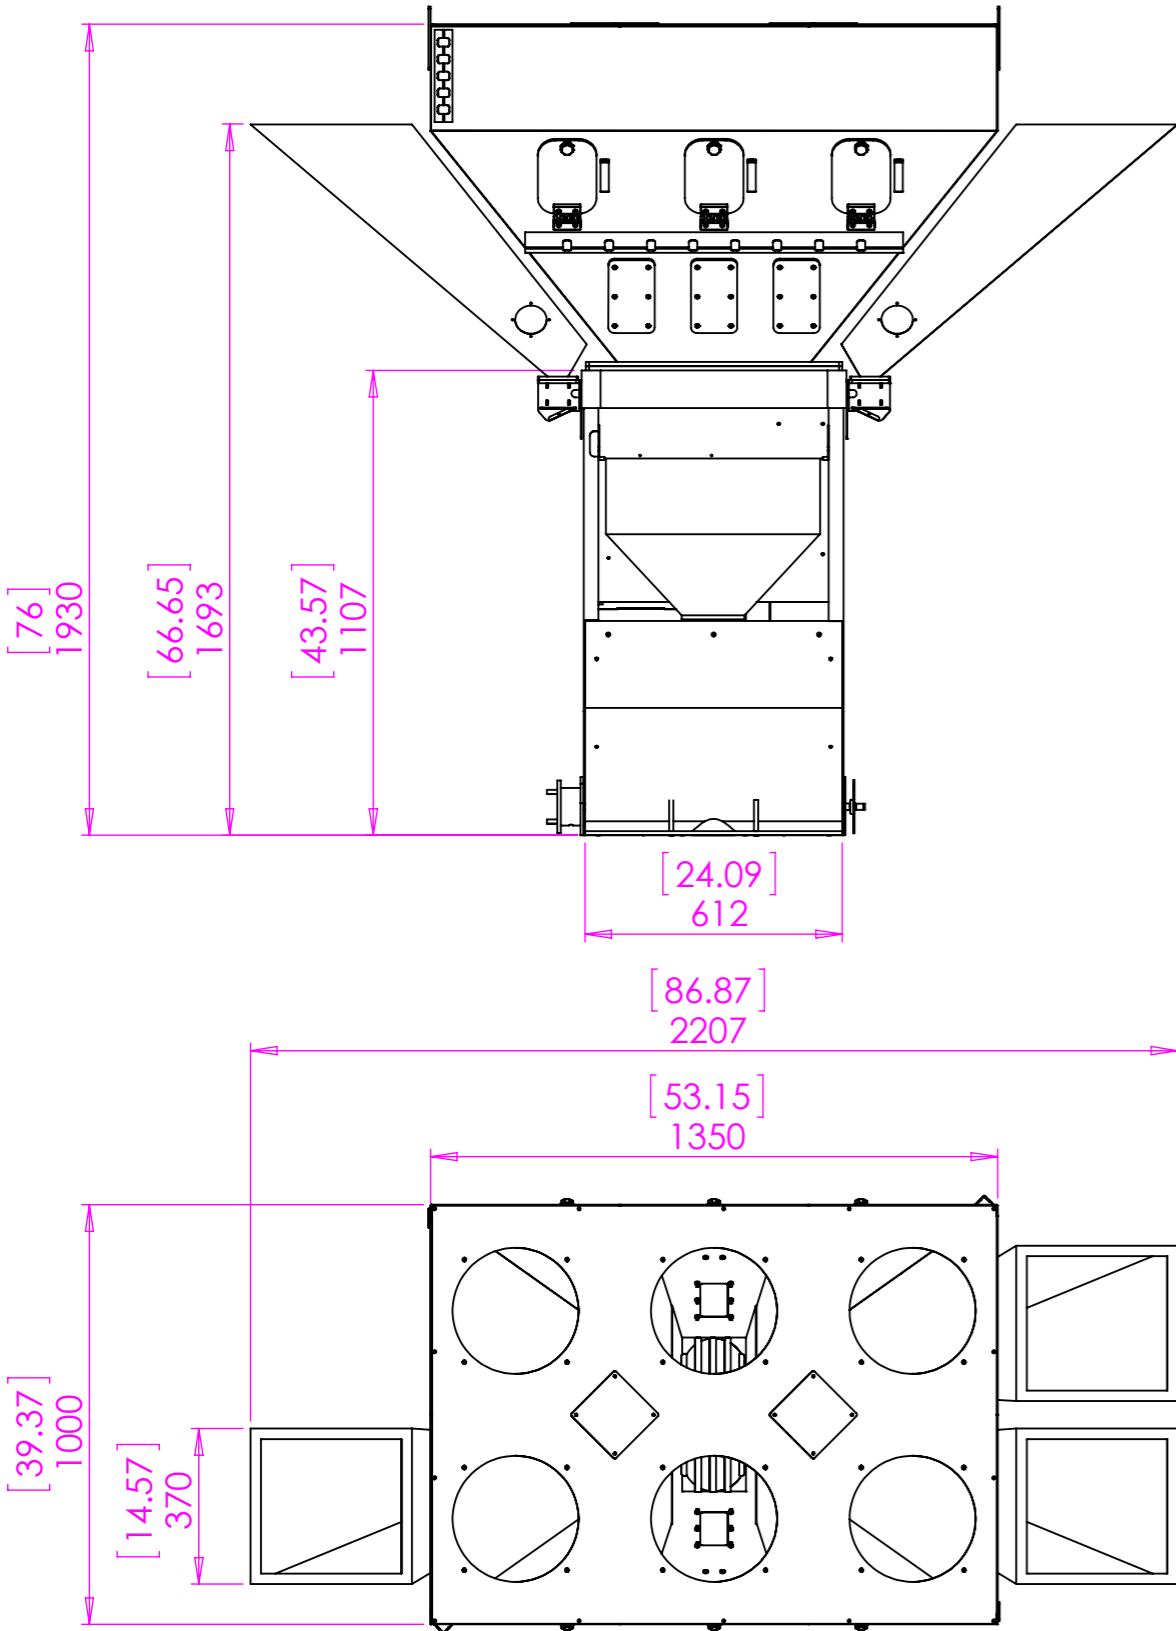

Optimix 3000 6 Compartment With Three Side Feeders

VIEW A
SCALE 1 : 12