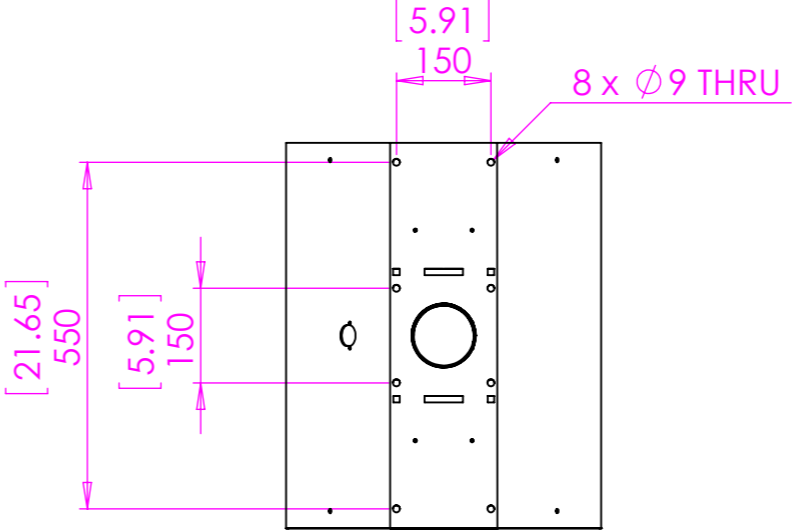

Optimix 3000 6 Compartment With Three Side Feeders

VIEW A
SCALE 1 : 12