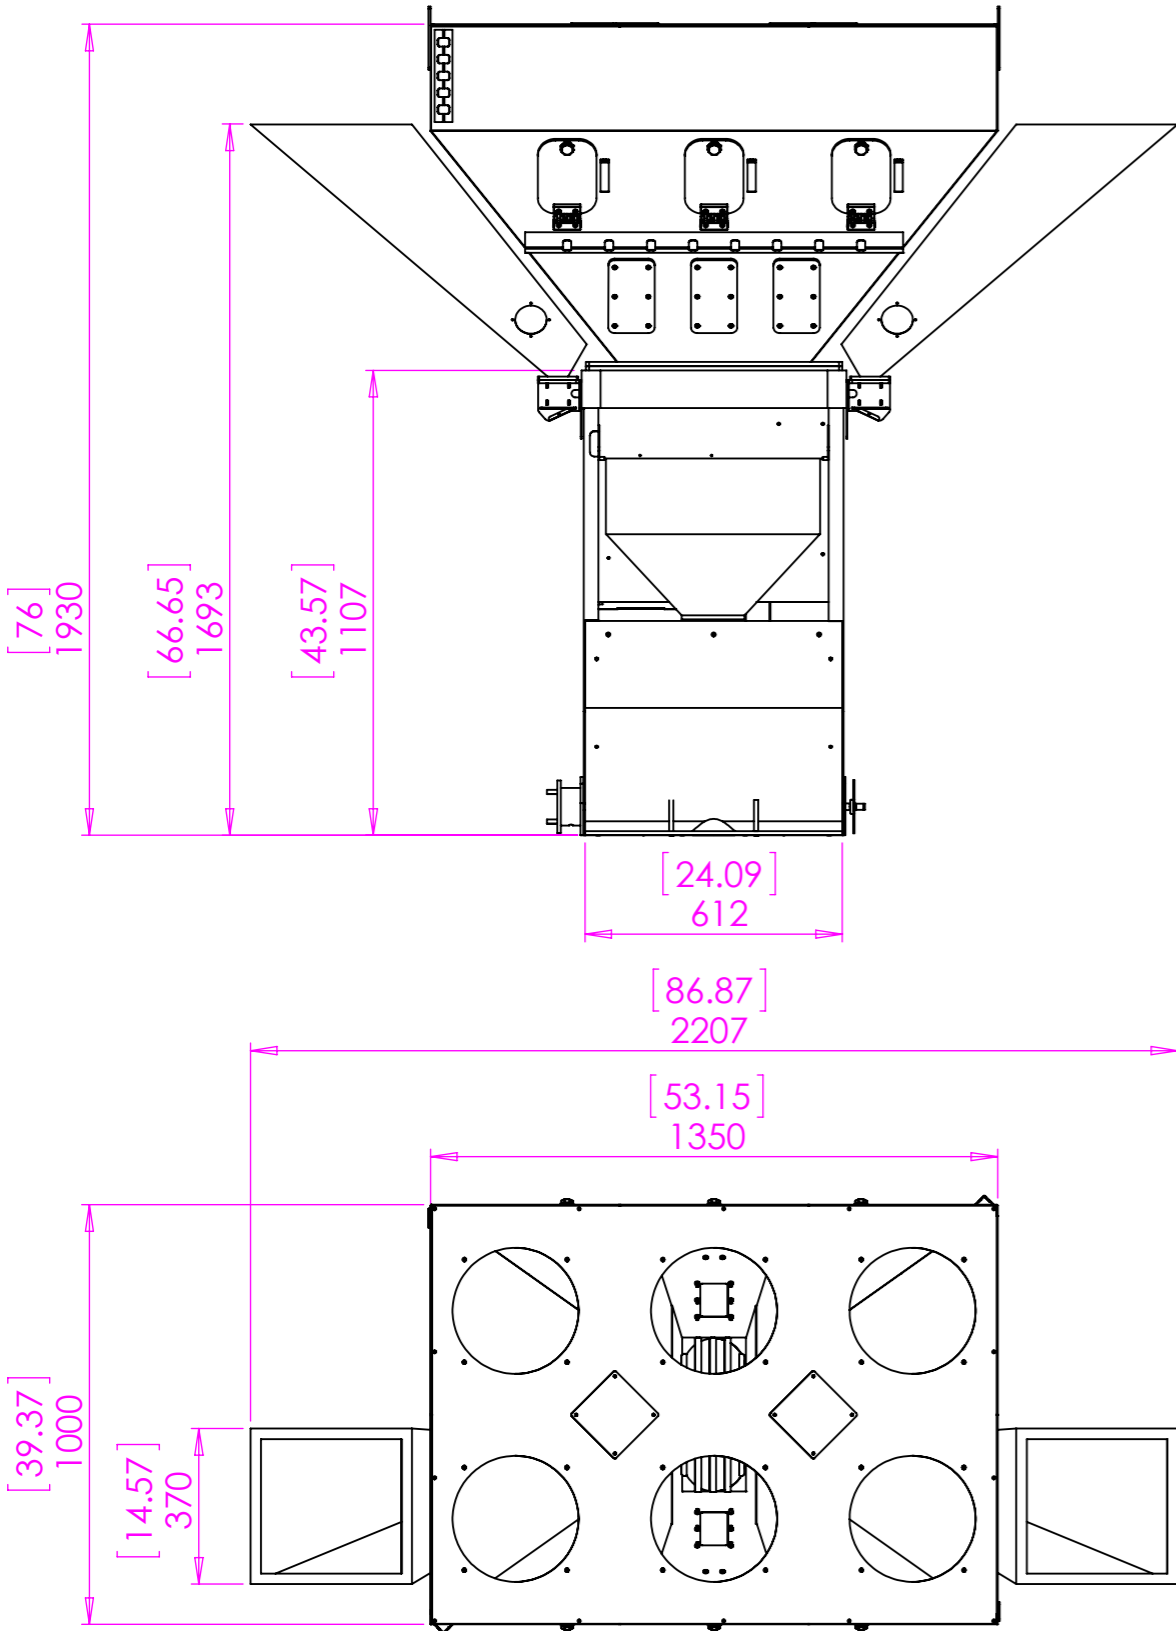

Optimix 3000 6 Compartment With Two Side Feeders

VIEW A  
SCALE 1 : 12