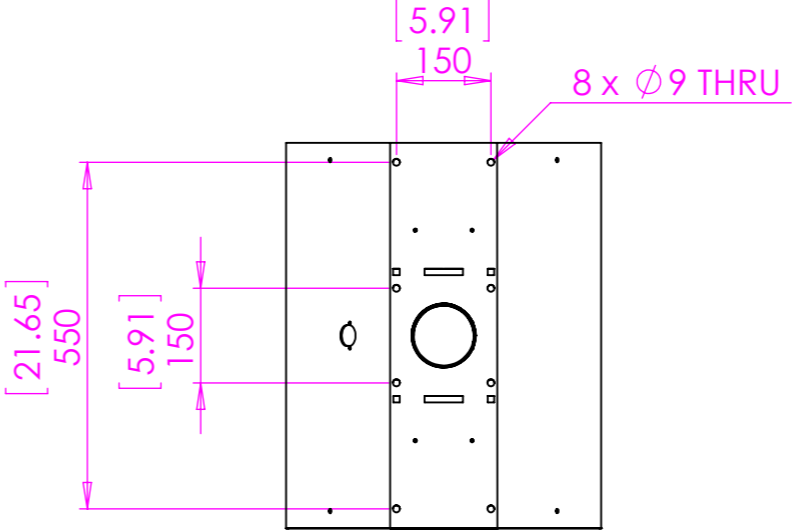

Optimix 3000 6 Compartment With Two Side Feeders

VIEW A  
SCALE 1 : 12