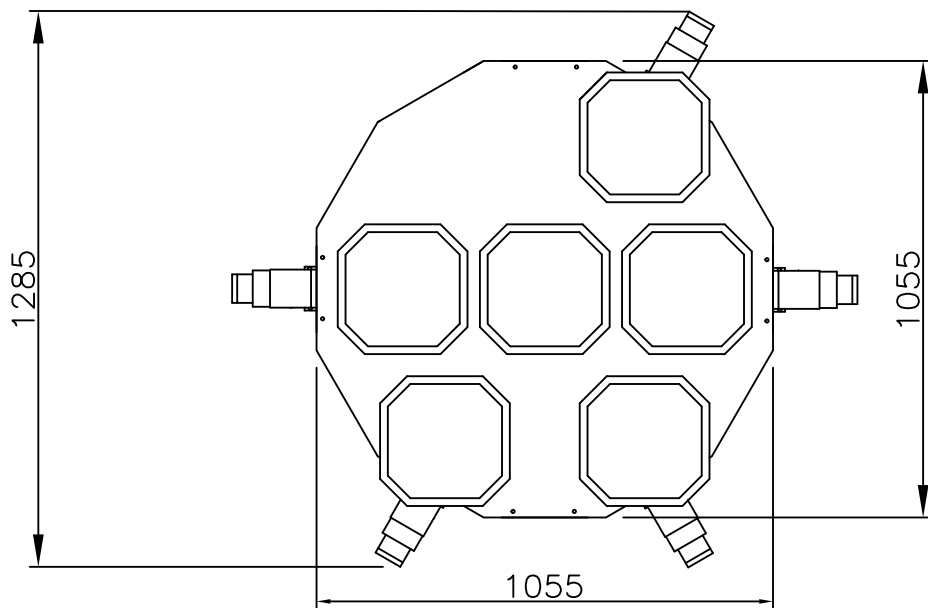

ELEVATION

PLAN

TSM
control systems
DUNDALK, IRELAND

INFORMATION SHOWN ON THIS DOCUMENT INCORPORATES PROPRIETARY RIGHTS AND IS NOT TO BE DUPLICATED WHOLLY OR PART WITHOUT THE EXPRESS PERMISSION OF T.S.M control systems
TOTAL SIGMA MEASUREMENTS LTD.

6 COMPONENT SIGMABLEND

DATE:	PLOTTED SCALE:
DRN BY: D.P. HALPENNY	1:15
CHK. BY:	

REV 1A	ALL DIM IN MM
--------	---------------